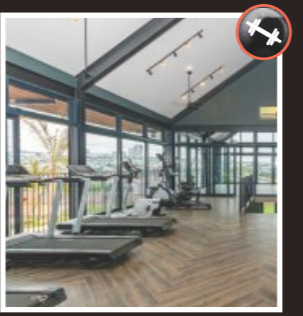

THE PRECINCT
LUXURY APARTMENTS

INDAWO
@ THE PRECINCT
LIFESTYLE APARTMENTS