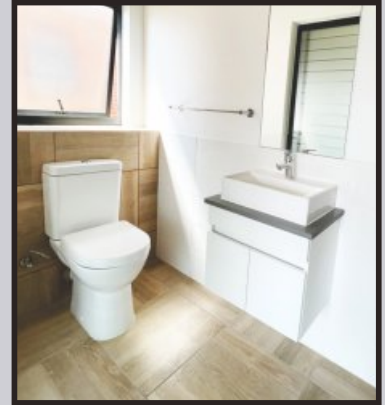

THE PRECINCT
LUXURY APARTMENTS

INDAWO
@ THE PRECINCT
LIFESTYLE APARTMENTS

Unit Layouts:

"Units are spacious and easy to furnish"

1 x Bedroom

1 x Bathroom

Unit Size: 32m²

2 x Bedrooms

-  1 x Bedroom
-  1 x Bathroom

Unit Size: 45m² (incl. Patio)

-  3 x Bedrooms
-  2 x Bathrooms

Unit Size: 80m² (incl. Patio)

For more information, please visit
www.houss.co.za

Leasing office hours:
 09h00-17h00, 7 days a week