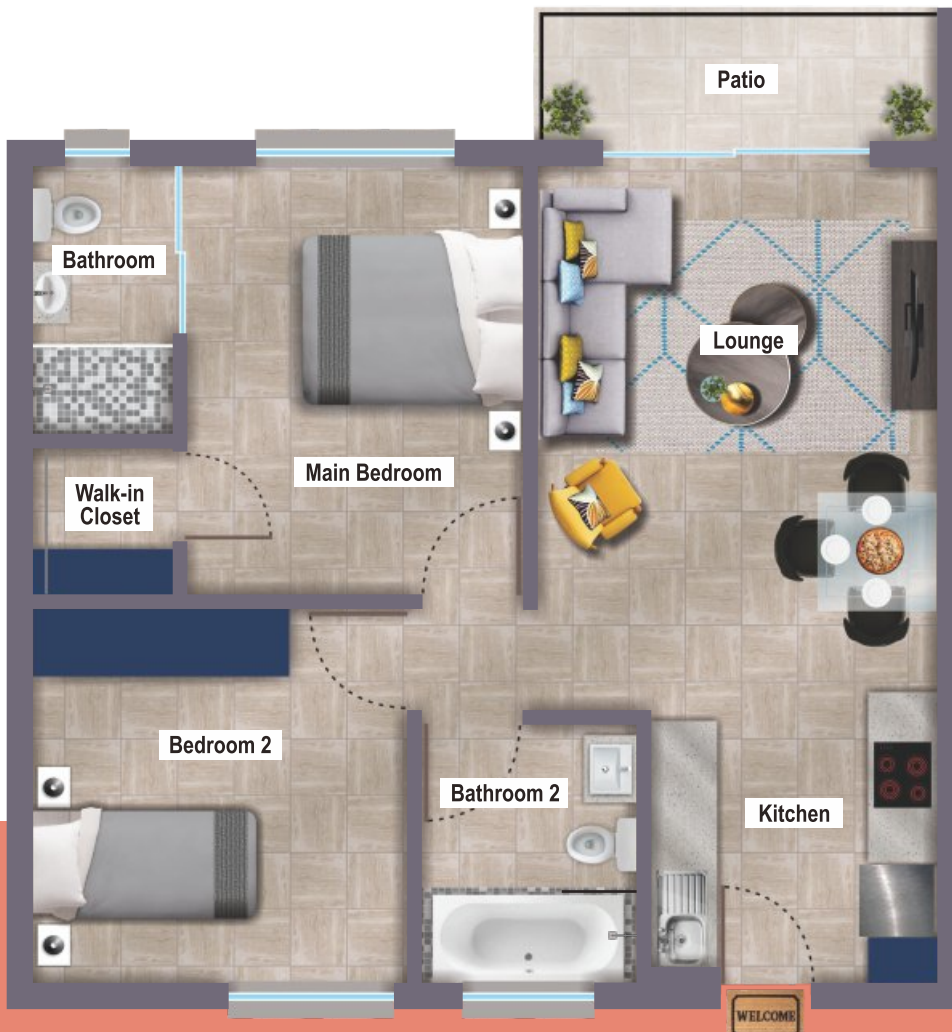

THE PRECINCT
LUXURY APARTMENTS

INDAWO
@ THE PRECINCT
LIFESTYLE APARTMENTS

Unit Layouts:

"Units are spacious and easy to furnish"

1 x Bedroom

1 x Bathroom

Unit Size: 32m²

2 x Bedrooms

2 x Bathrooms

Unit Size: 67m² (incl. Patio)

Please Note: Unit layouts may be mirrored according to their position within the building. Ensure that you have seen the actual unit, prior to signing a lease agreement, as images contained in this brochure are mere artist's impressions. Unit sizes include the balcony areas.

-  1 x Bedroom
-  1 x Bathroom

Unit Size: 45m² (incl. Patio)

-  3 x Bedrooms
-  2 x Bathrooms

Unit Size: 80m² (incl. Patio)

For more information, please visit
www.houss.co.za

Leasing office hours:
 09h00-17h00, 7 days a week