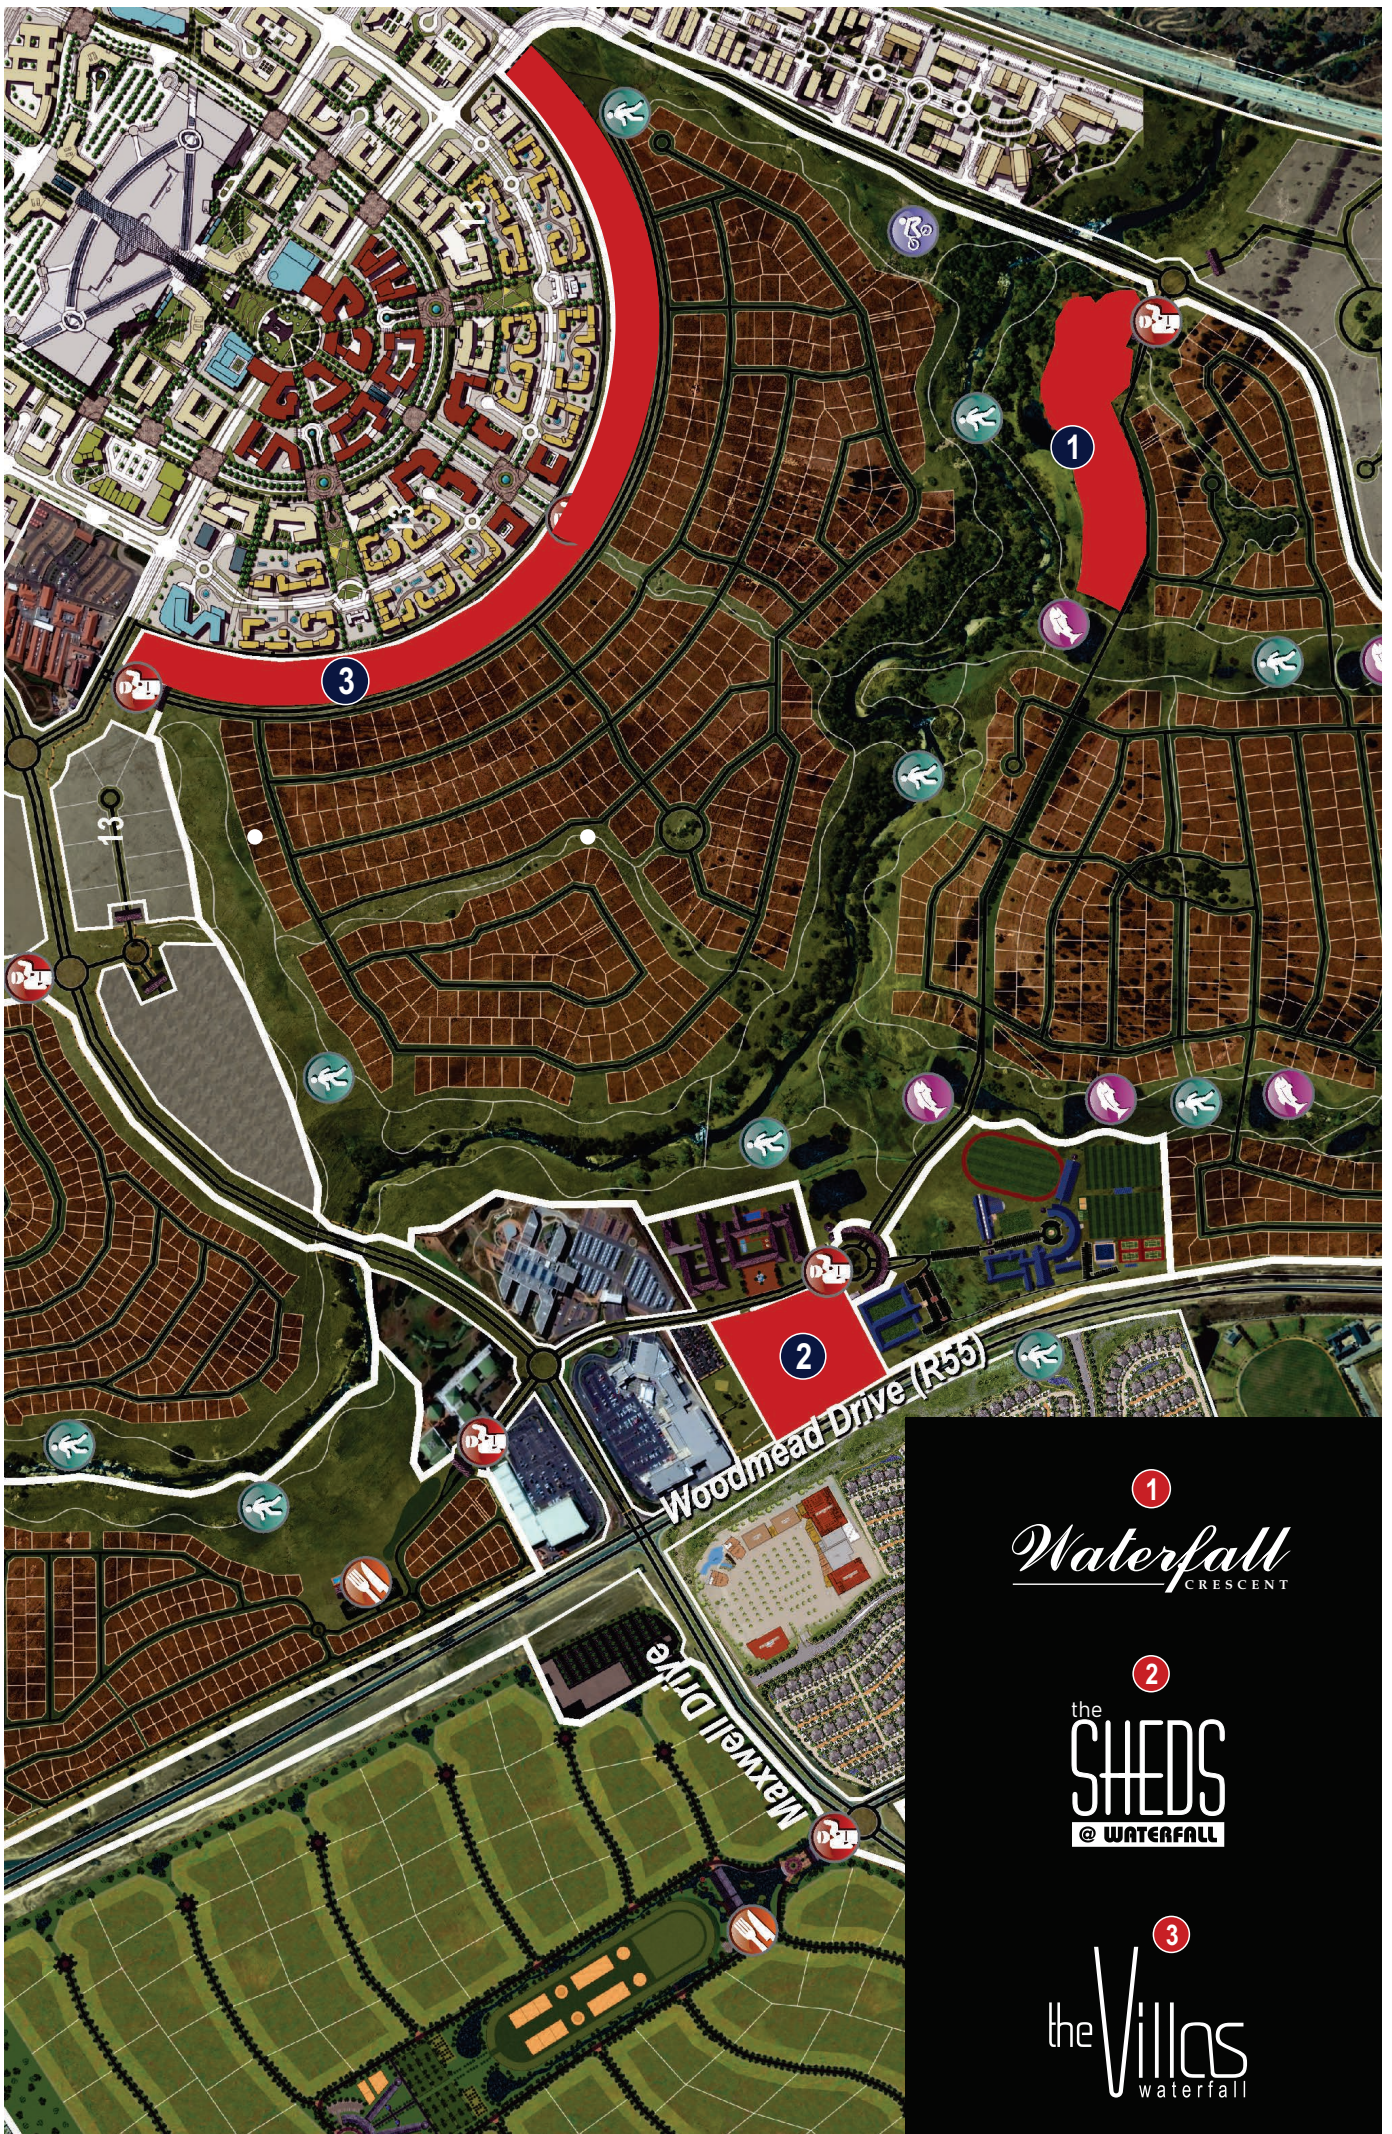

1
Waterfall
CRESCENT

2
the
SHEDS
© WATERFALL

3
the *Villas*
waterfall